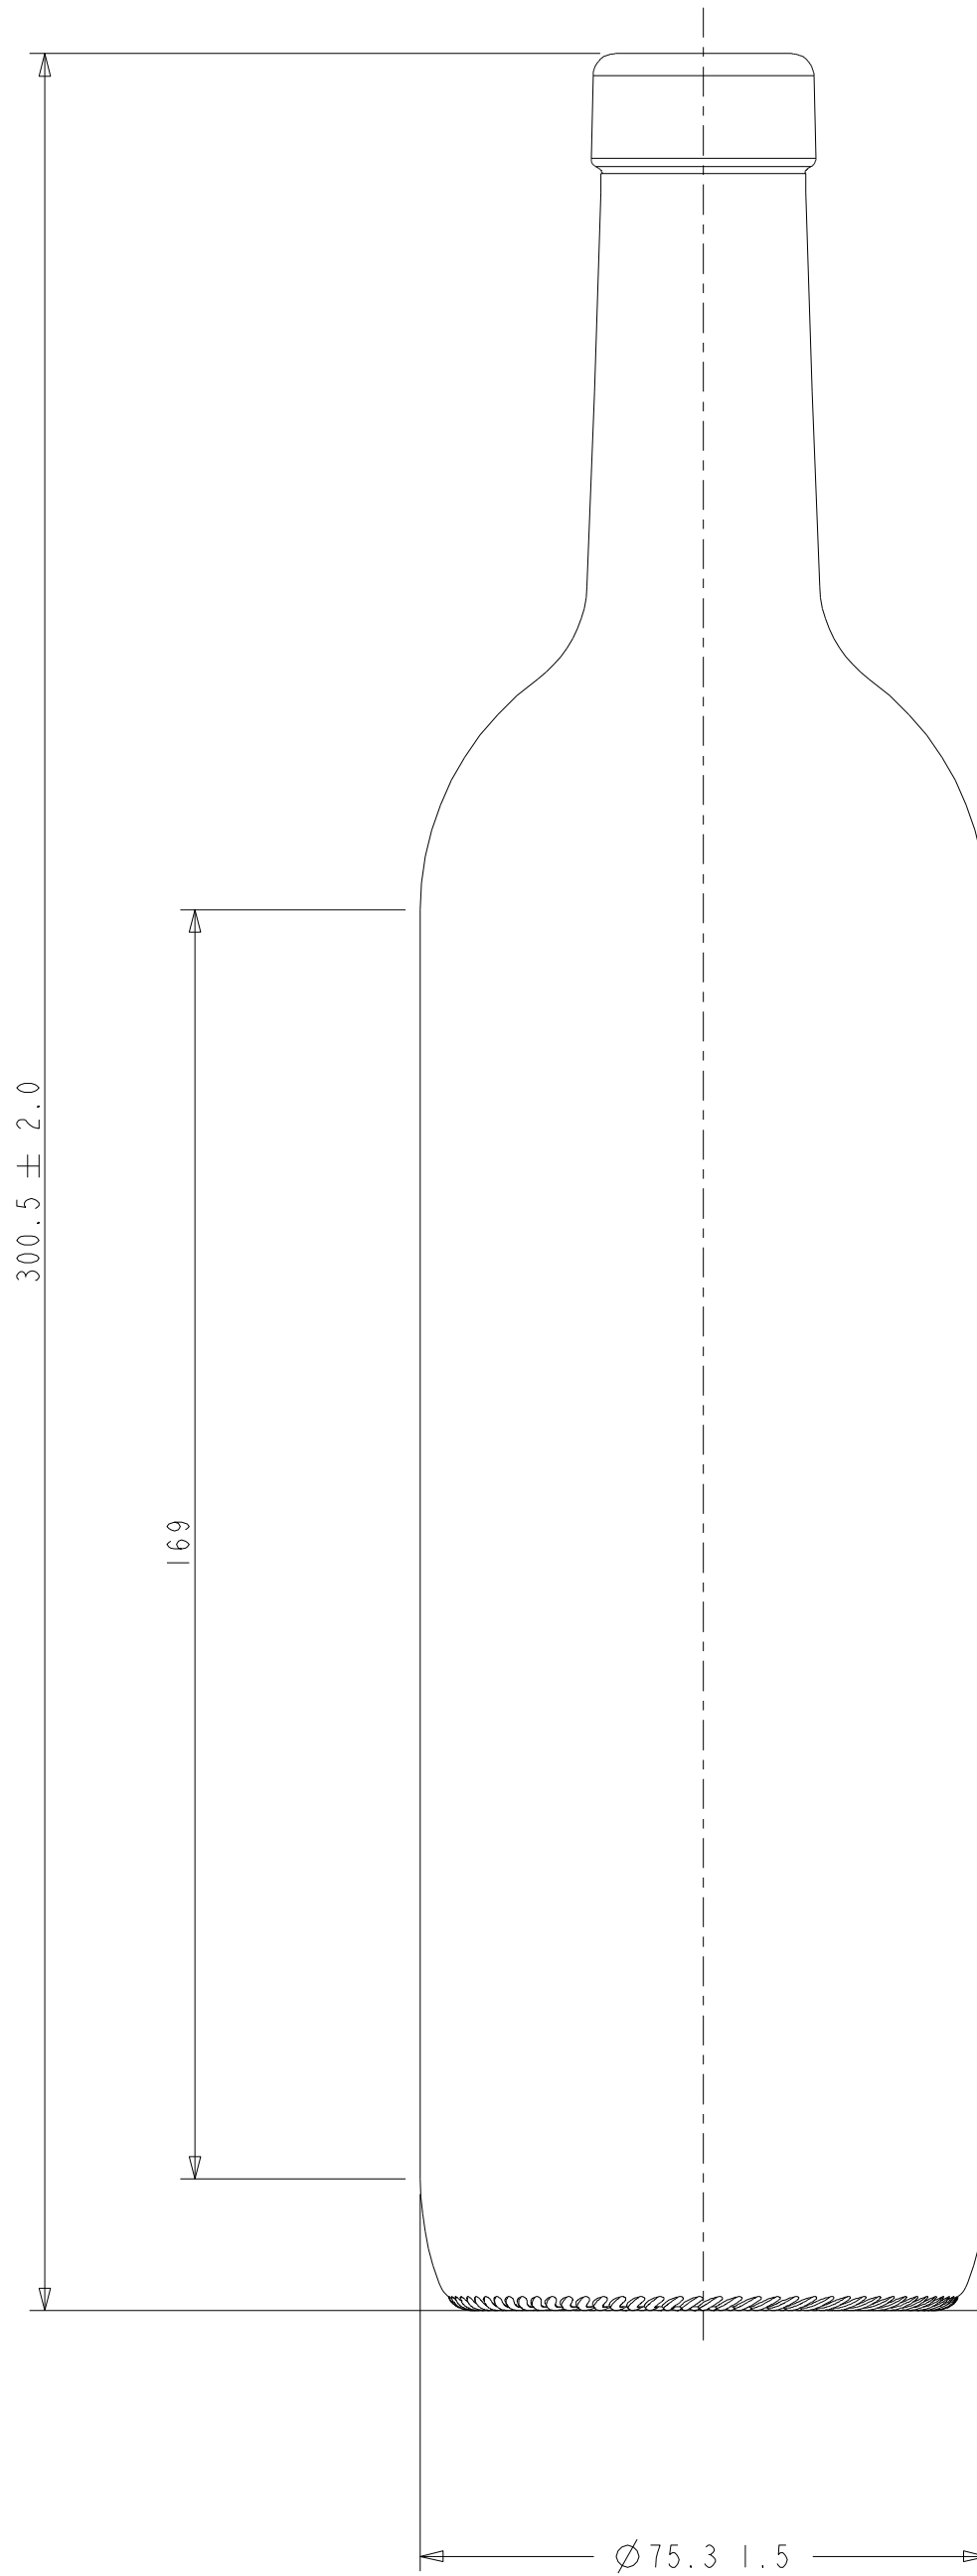

SCALE 1:1 (A3)

Container No.	1901
Capacity	750ml
Brimful Capacity	770.25ml
Weight	480g
Finish	30 CORK MOUTH
Colour	FLINT
	DARK GREEN
	ANTIQUÉ GREEN
750ml CLARET BLISS	