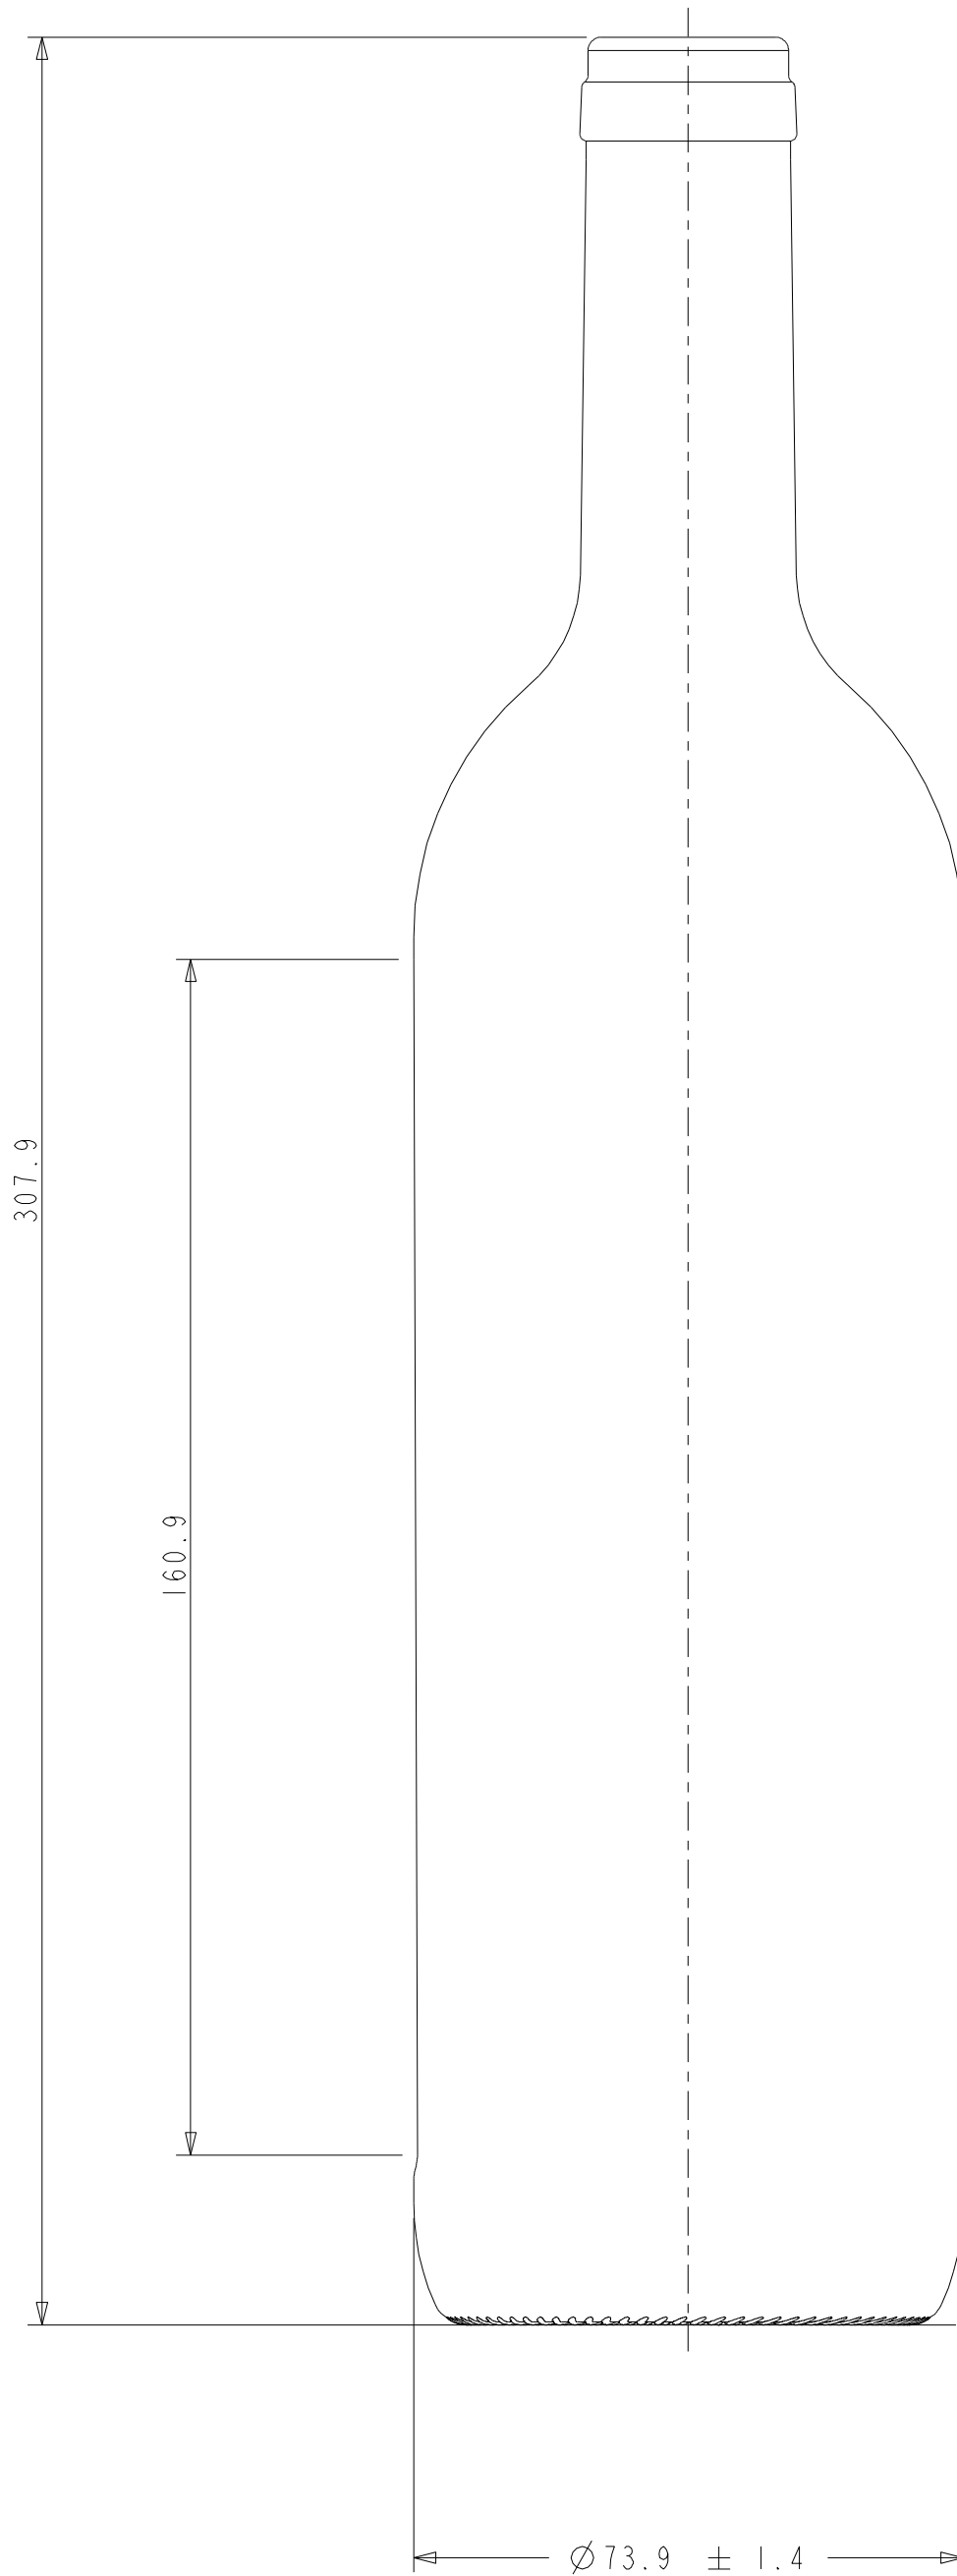

SCALE 1:1 (A3)

Container No.	1442
Capacity	750ml
Brimful Capacity	762.0ml
Weight	410g
Finish	STD 30 CORK MOUTH
Colour	FLINT
	DARK GREEN
	DEAD LEAF GREEN
750ml FEATHER WINE	