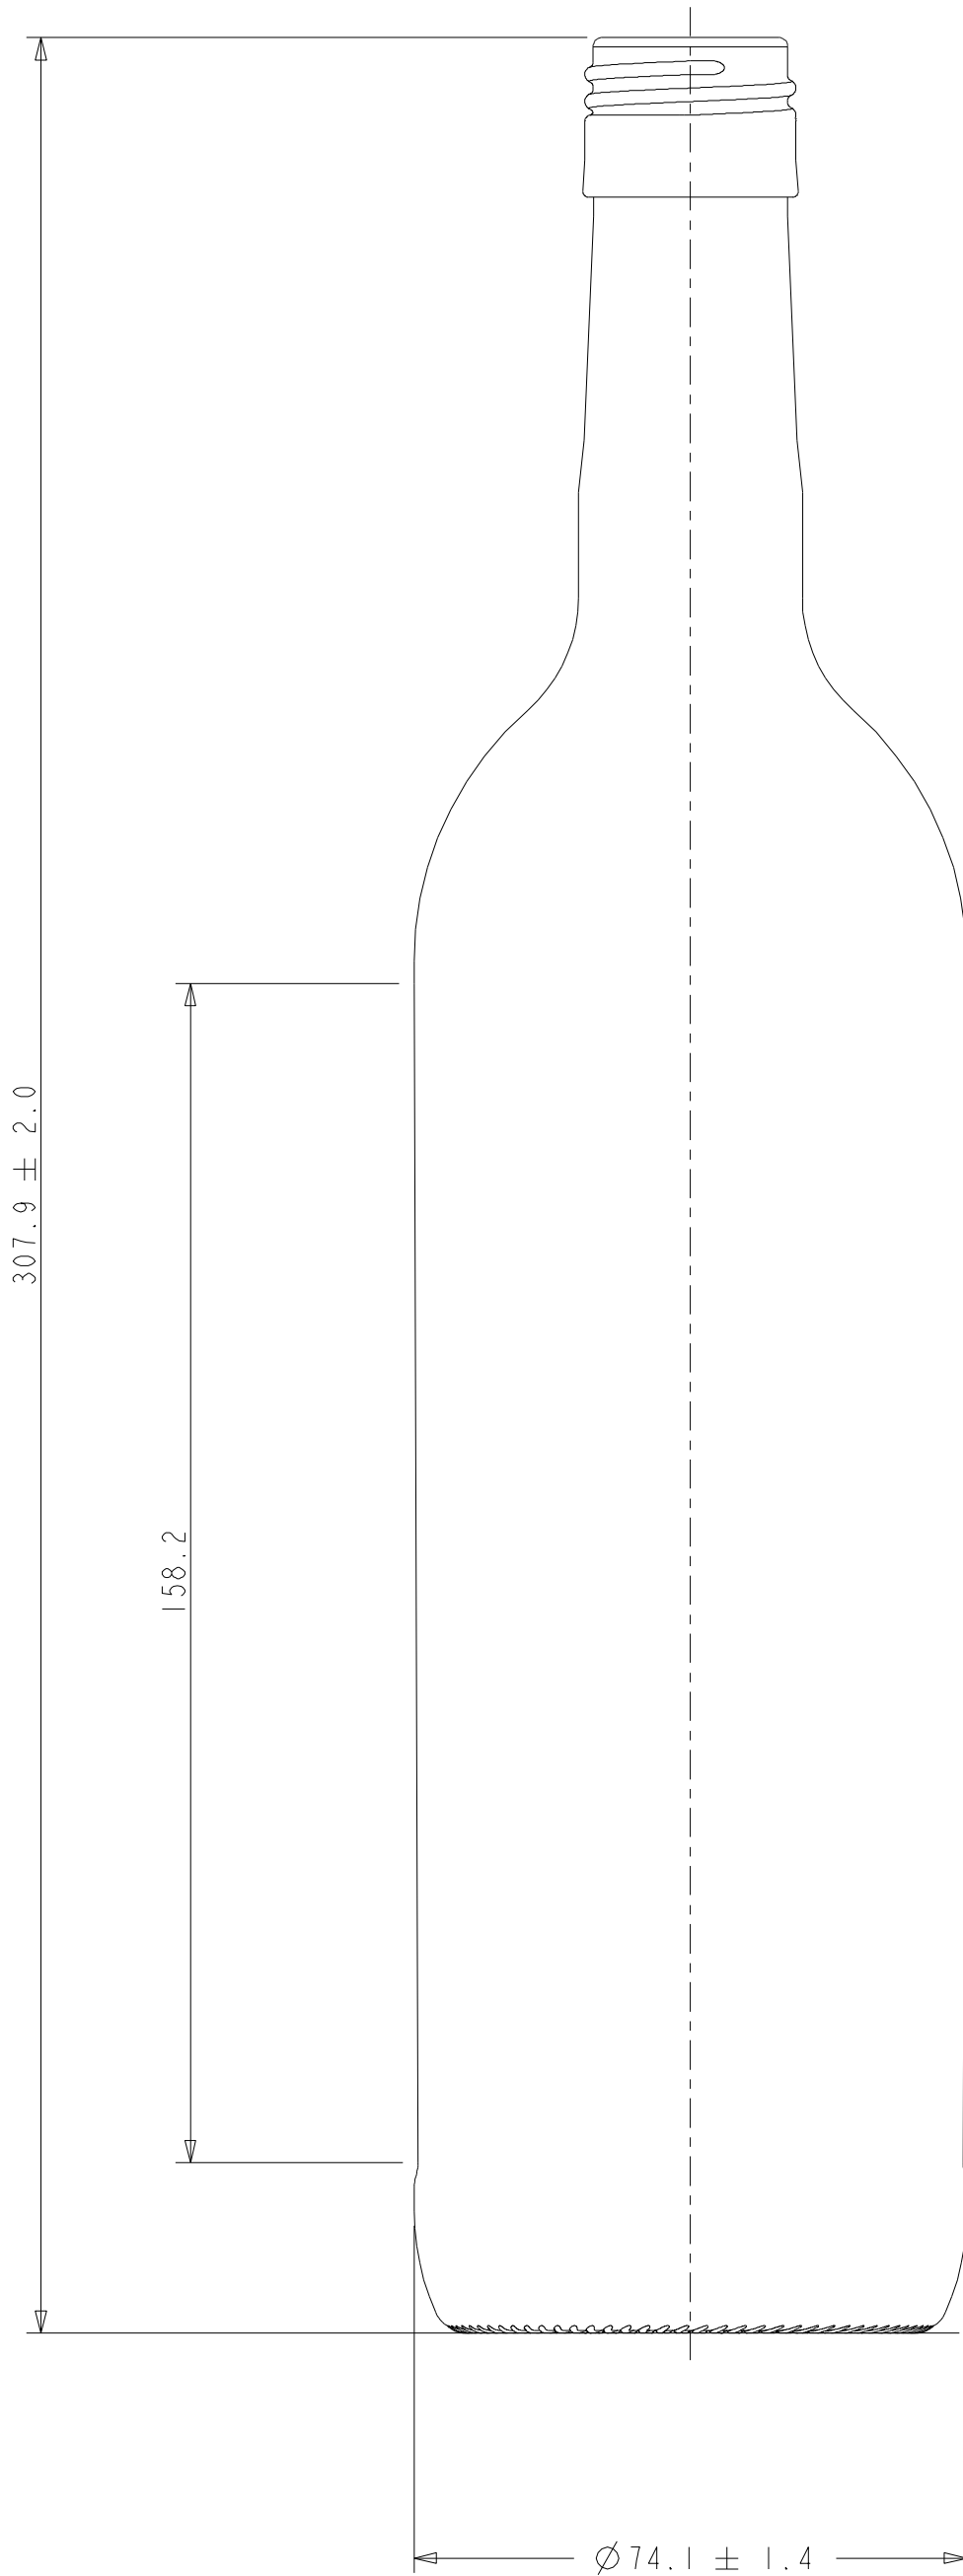

SCALE 1:1 (A3)

Container No.	1441
Capacity	750ml
Brimful Capacity	759.53ml
Weight	410g
Finish	30/60 STELVIN
Colour	FLINT
	DARK GREEN
	DEAD LEAF GREEN
750ml FEATHER WINE	